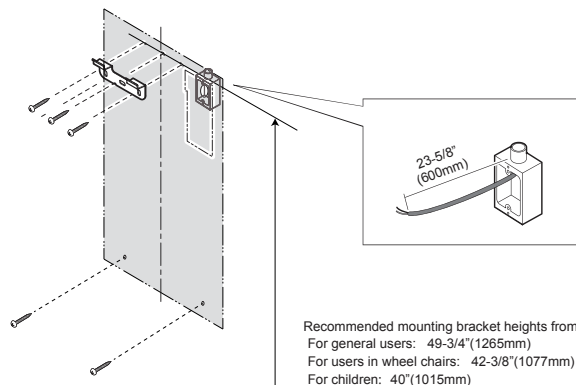

HDR101#WH

Clean Dry™ High Speed Hand Dryer

SPECIFICATIONS

- Warranty One Year Warranty
- Power Connection Hardwired
- Power Rating 120V AC, 3.3Amps, 60 Hz, 390 W
- Power Saving Function Automatically turns OFF when hands are removed or after 60 seconds of use
- Air Speed 220 mph
- Water Tray Capacity 0.15 gal (600 ml)
- Unit Size 9-5/8" x 6-1/8" x 18-1/2"
  (245mm x 154mm x 470mm)
- Unit Weight 7.9 lb (3.6 kg)
- Operating Temperature 32F°-113F° (0C°-45C°)
- Shipping Size 20-3/8" x 11-3/8" x 7-1/2"
  (518mm x 289mm x 190mm)
- Shipping Weight 10.6lb (4.8kg)

These dimensions and specifications are subject to change without notice.

INSTALLATION NOTES

Check local code requirements for additional mounting height details.

ROUGH-IN

TOTO

These dimensions and specifications are subject to change without notice