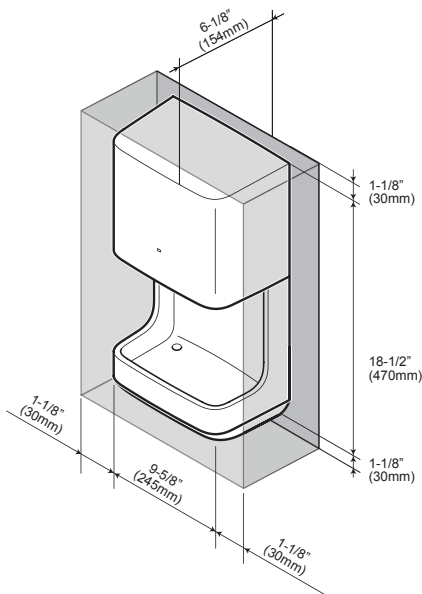

HDR101#WH

Clean Dry™ High Speed Hand Dryer

SPECIFICATIONS

- Warranty One Year Warranty
- Power Connection Hardwired
- Power Rating 120V AC, 3.3Amps, 60 Hz, 390 W
- Power Saving Function Automatically turns OFF when hands are removed or after 60 seconds of use
- Air Speed 220 mph
- Water Tray Capacity 0.15 gal (600 ml)
- Unit Size 9-5/8" x 6-1/8" x 18-1/2"
  (245mm x 154mm x 470mm)
- Unit Weight 7.9 lb (3.6 kg)
- Operating Temperature 32F°-113F° (0C°-45C°)
- Shipping Size 20-3/8" x 11-3/8" x 7-1/2"
  (518mm x 289mm x 190mm)
- Shipping Weight 10.6lb (4.8kg)

These dimensions and specifications are subject to change without notice.

INSTALLATION NOTES

Check local code requirements for additional mounting height details.

ROUGH-IN

TOTO

These dimensions and specifications are subject to change without notice